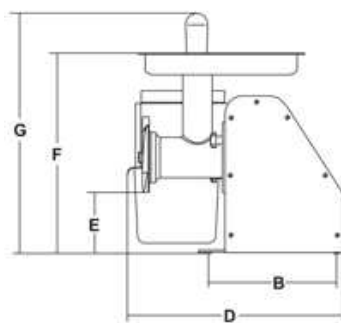

SIRMAN *solo per professionisti*

MaquiPesa
Sistemas de Pesagem, Lda.

COMÉRCIO E REPARAÇÃO DE BALANÇAS E MÁQUINAS

TCG 12 MAGNUM

- Innovative design, compact and functional.
 - Stainless steel body and plexiglass sides.
 - 1 HP ventilated motor.
 - Poliv belt drive, reliable and silent running.
 - Removable grating/mincing mouth. (no tools required)
 - Mincing mouth made from AISI304 stainless steel.
 - S/S plates and knives.
 - Polished and anodized aluminium grating mouth.
 - Removable stainless steel drum.
 - Standard Reverse.
 - CE version:
- 24 volt controls and NVR device.
Safety microsw itch on the receiving tray
Safety microsw itch on the lever.

Model	TCG 12 MAGNUM
Power	Watt 1100 - Hp 1,5
Power source	230-400V/50Hz
TC output/h	Kg/h 70
Standard plate	mm 4,5
GF output/h	Kg/h 45
Roller revolutions	r.p.m. 800
A	mm 355
B	mm 235
C	mm 440
D	mm 400
E	mm 155
F	mm 420
G	mm 510
Net weight	Kg 30,5
Shipping	mm 500x500x600
Gross weight	Kg 33